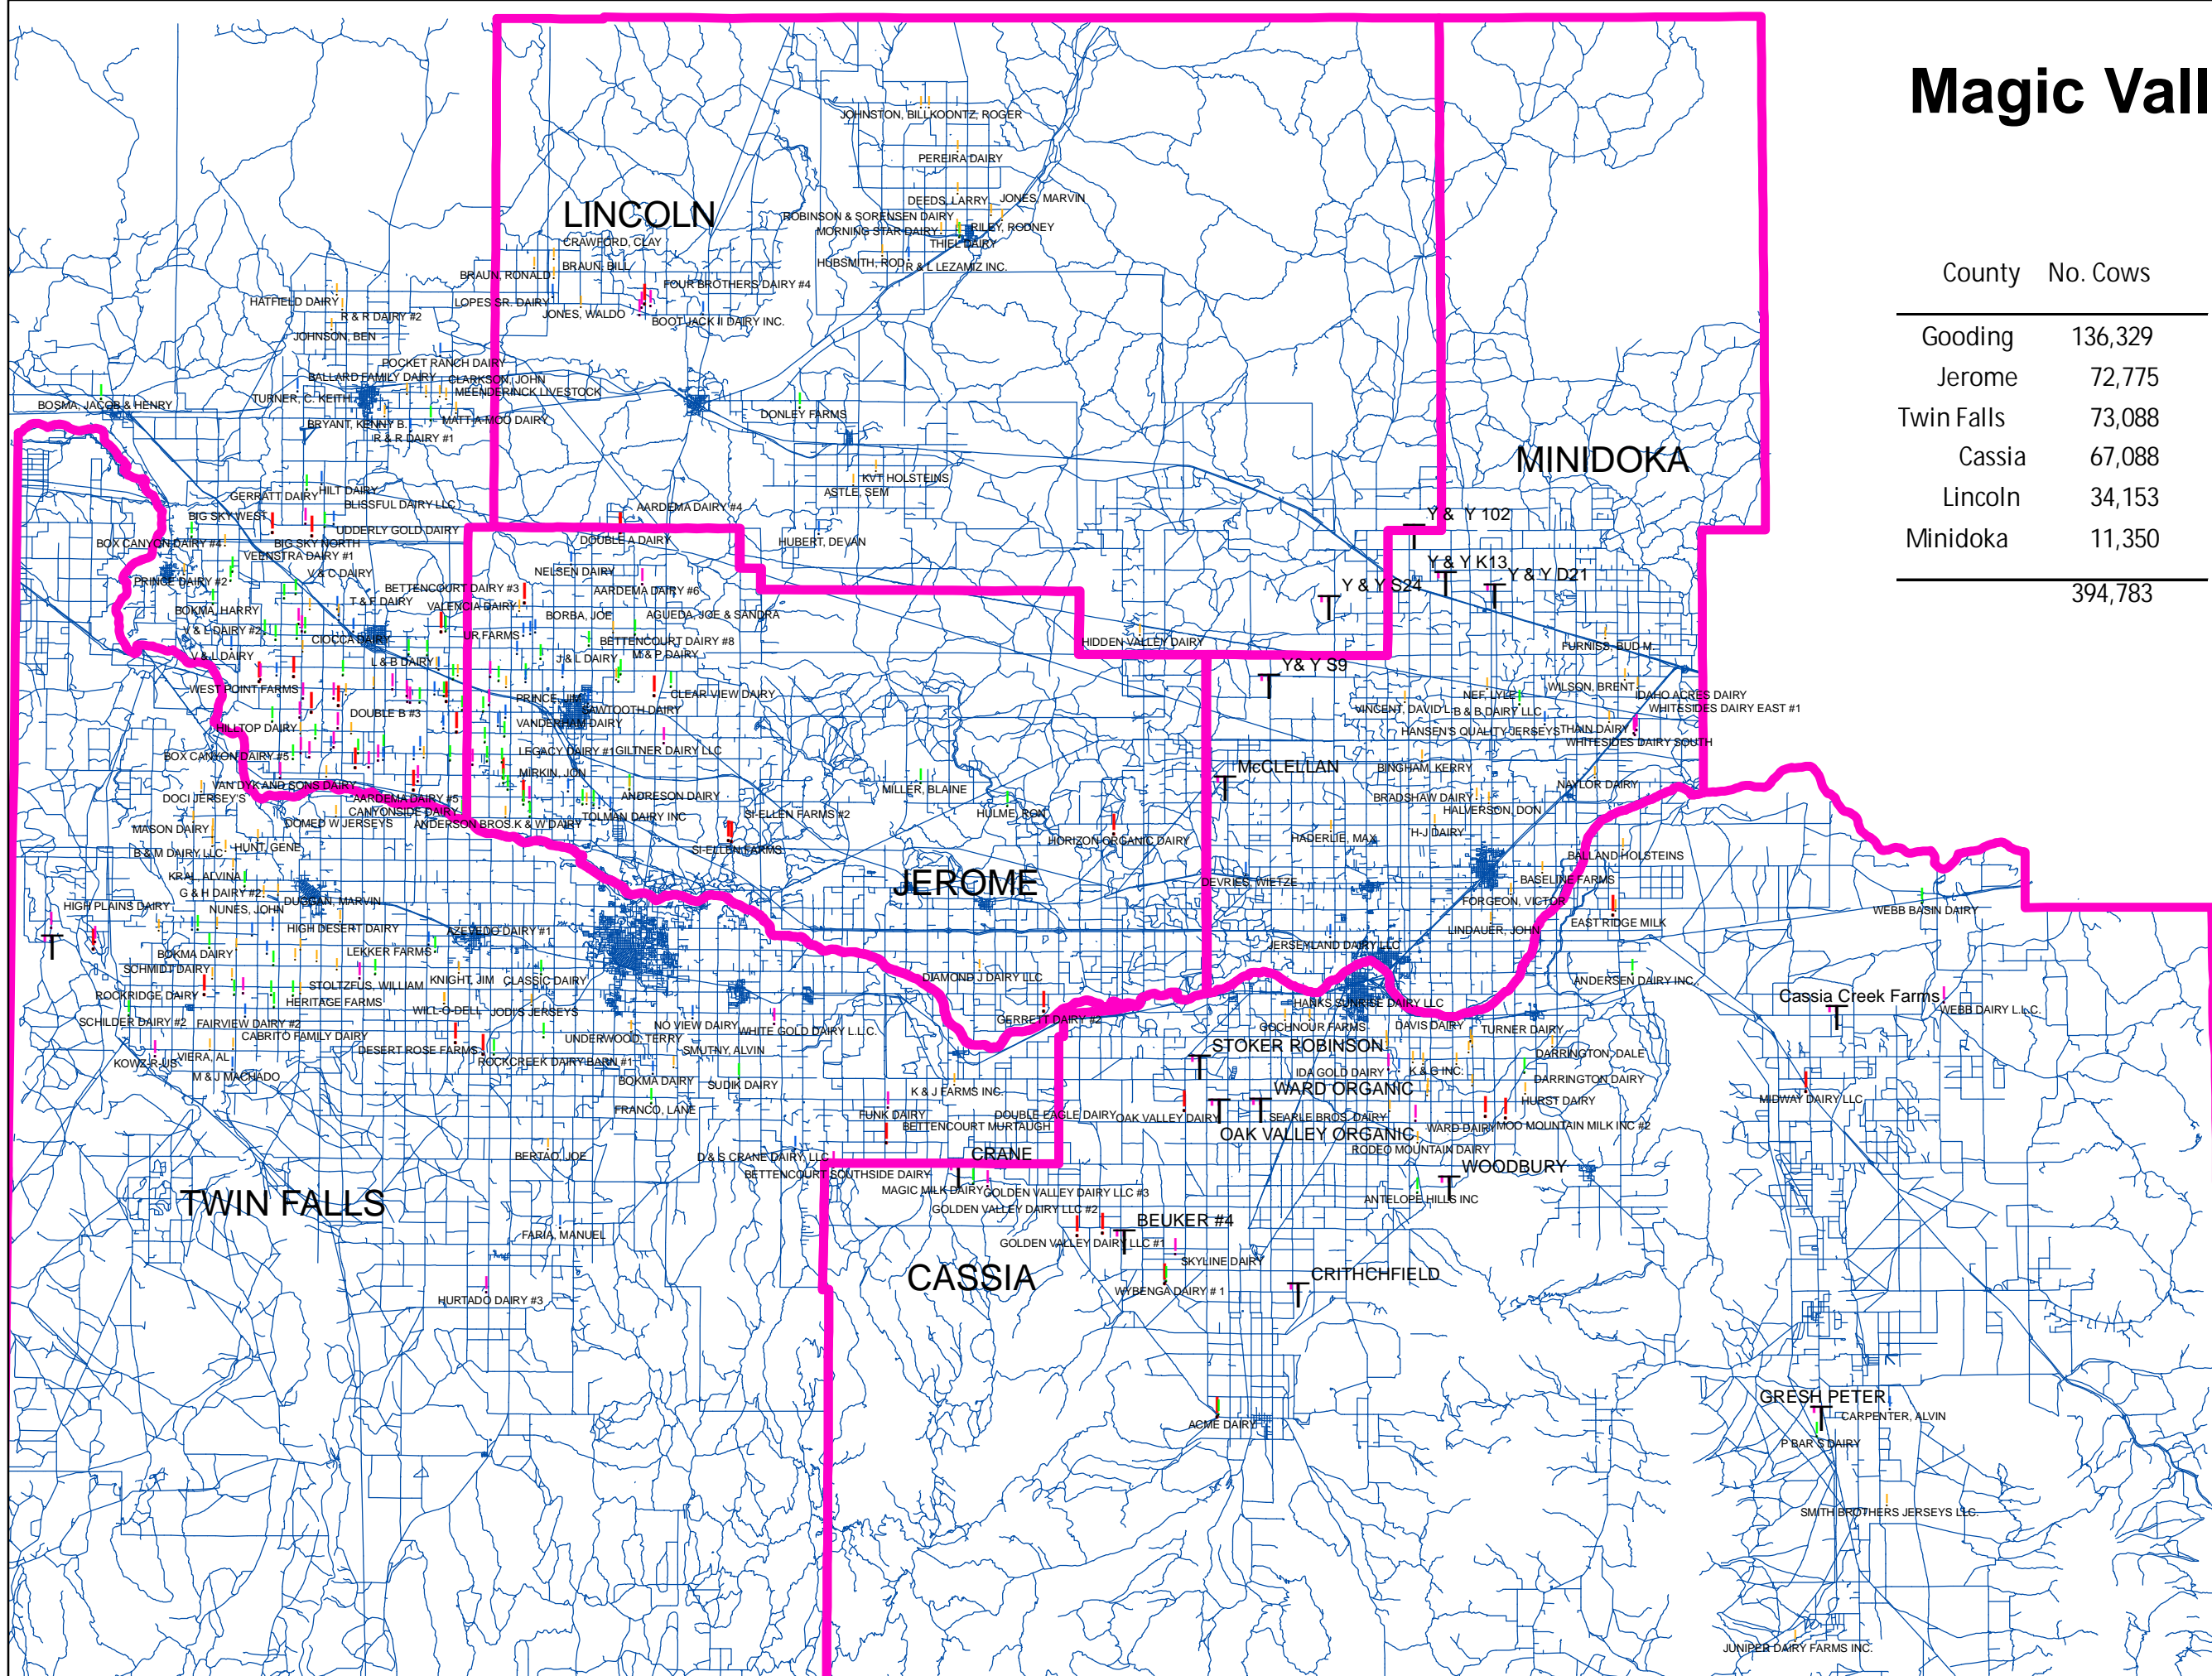

Magic Valley Dairies

County	No. Cows
Gooding	136,329
Jerome	72,775
Twin Falls	73,088
Cassia	67,088
Lincoln	34,153
Minidoka	11,350
Total	394,783

Legend

- Roads
- County

NUMBER_OF

- 0 - 400
- 401 - 750
- 751 - 1500
- 1501 - 2500
- 2501 - 10000
- CAFO Permits

Regional Summary

Region	Cows #	%
Magic Valley	394,783	72.3%
Boise Valley	113,534	20.8%
Eastern Idaho	36,786	6.7%
North Idaho	965	0.2%
Total	546,068	